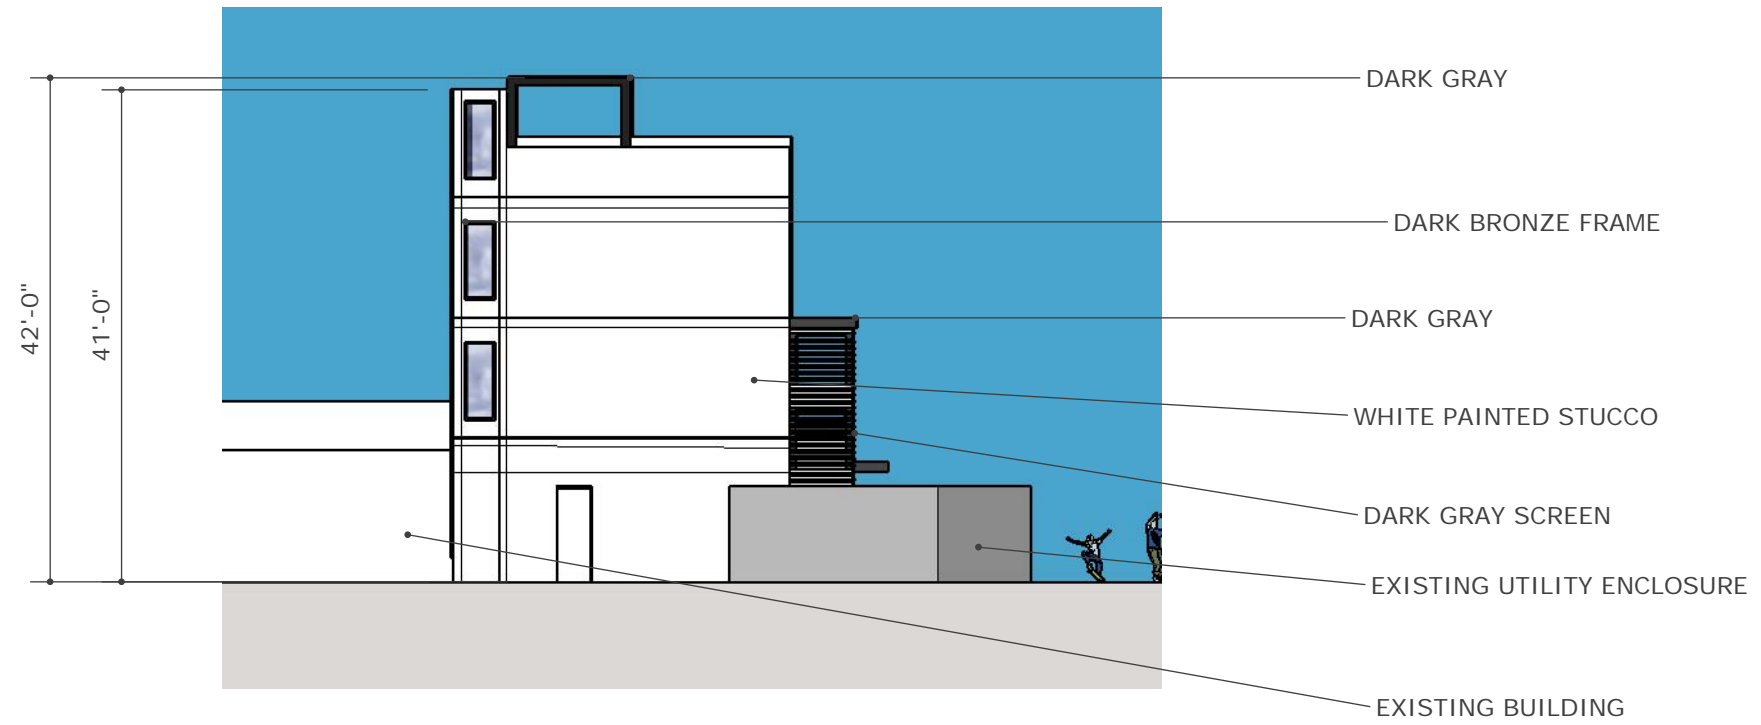

WATER STREET PERSPECTIVE
NO SCALE

SOUTH-WEST ELEVATION (WATER STREET)

SCALE: 1/16"=1'-0"

NORTH-WEST ELEVATION

SCALE: 1/16"=1'-0"

NORTH-EAST ELEVATION

SCALE: 1/16"=1'-0"

SOUTH-EAST ELEVATION

SCALE: 1/16"=1'-0"