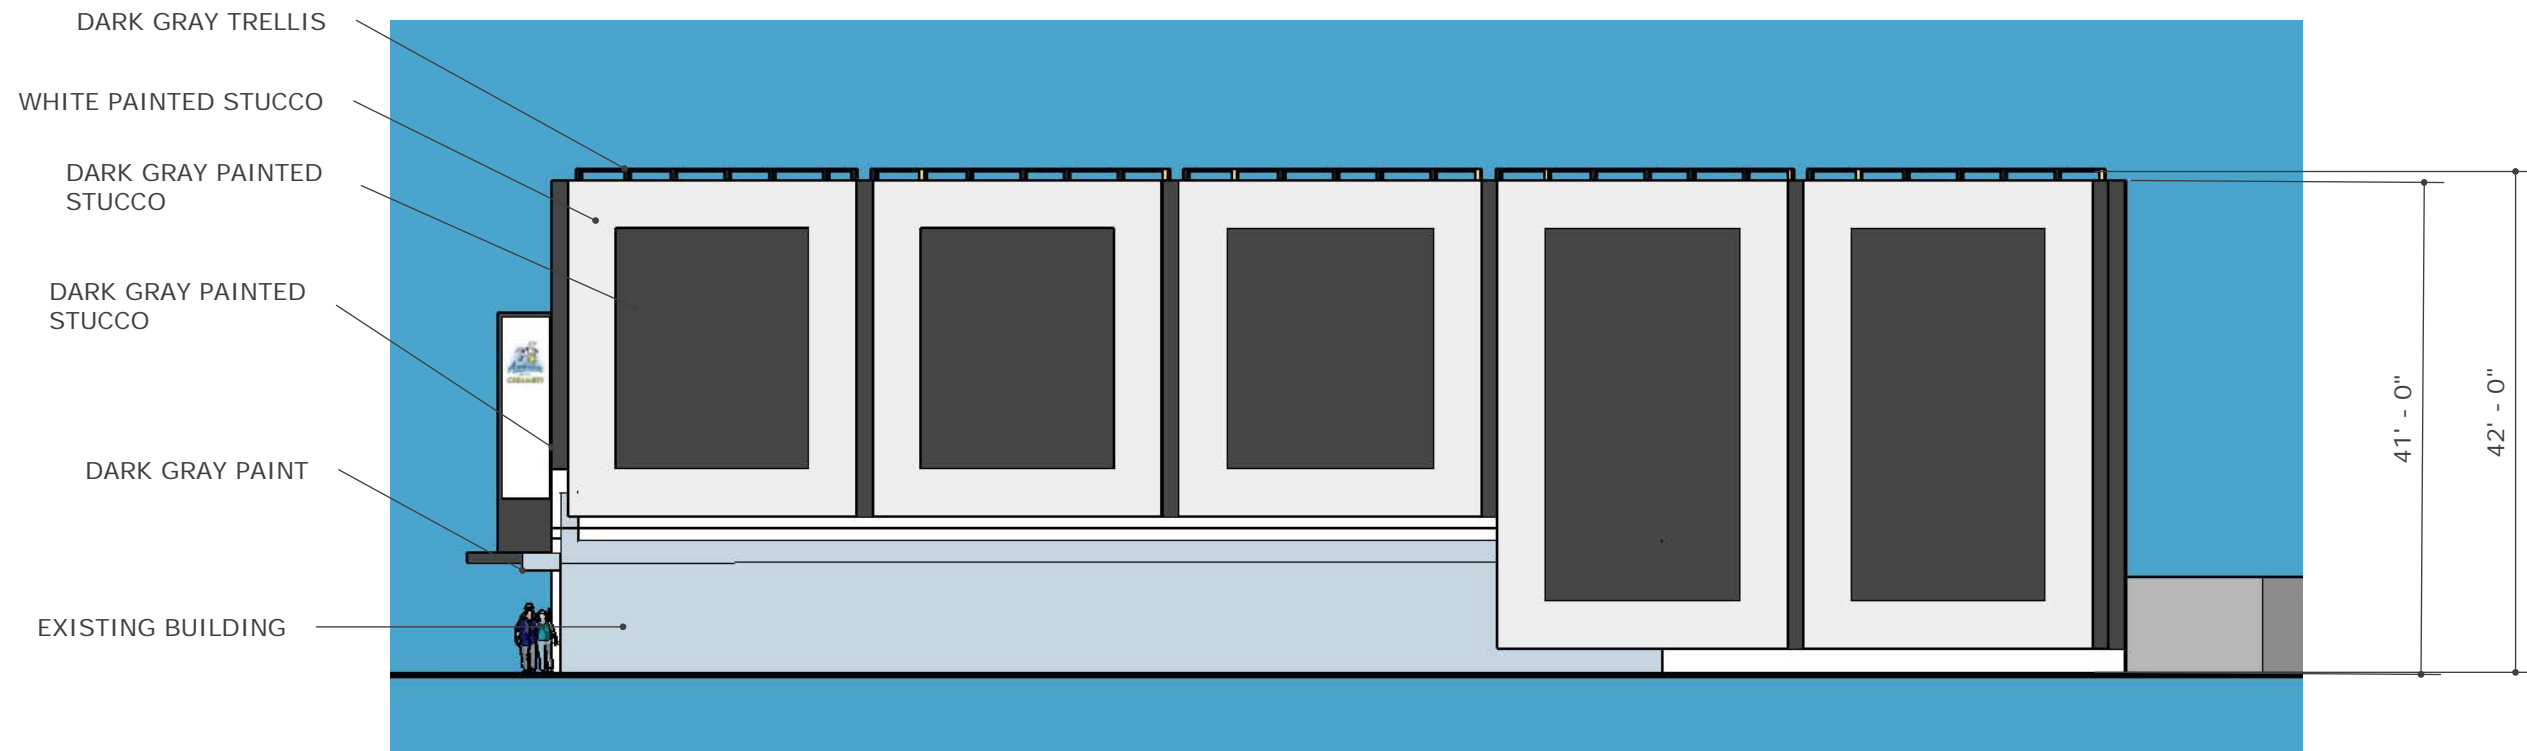

WATER STREET PERSPECTIVE
NO SCALE

SOUTH-WEST ELEVATION (WATER STREET)

SCALE: 1/16"=1'-0"

NORTH-WEST ELEVATION

SCALE: 1/16"=1'-0"

NORTH-EAST ELEVATION

SCALE: 1/16"=1'-0"

SOUTH-EAST ELEVATION

SCALE: 1/16"=1'-0"